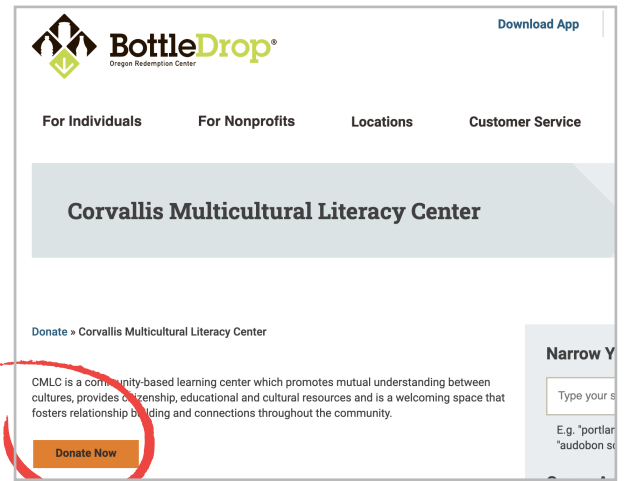

bottledropcenters.com

C M L C
CORVALLIS
MULTICULTURAL
LITERACY CENTER

Two Ways to Donate with BottleDrop Give

1-Donate From Your Balance Online

Search CMLC from the list of participating nonprofits and click 'Donate' to transfer funds from a BottleDrop account to CMLC.