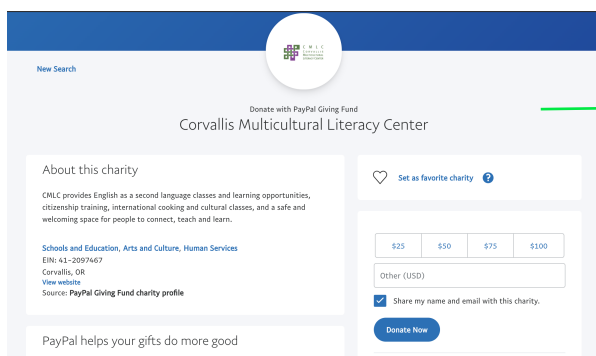

## Tip

Every eBay member has a donation account. Simply select [Donation Account](#) to see your dashboard, your favorite charities, and your donations history. Sellers can also pay any donations invoices that are due from their donation account. You can easily remove, add and favorite charities. [Click](#) to check your donation account.

Source: [eBay.com](https://www.ebay.com)

C M L C  
CORVALLIS  
MULTICULTURAL  
LITERACY CENTER

# Supporting as a Buyer

**Search** the charity that you want to support.

To find CMLC, type “Corvallis Multicultural Literacy Center” the search bar.

- 1-Make a donation to your favorite charity during the checkout process when buying any item on eBay.
- 2-Donate directly to your favorite charity with the Donate Now button.  
**Donate** directly to CMLC on eBay.
- 3-Buy items where the seller committed to donating all or part of the proceeds to a charity