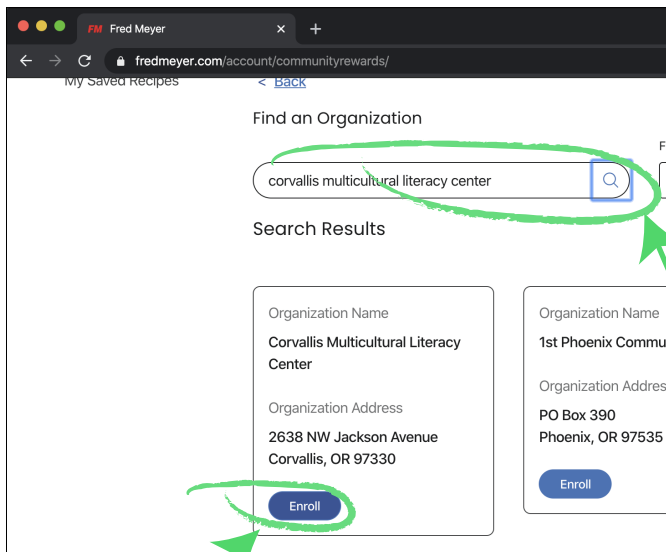

Cards are available at customer service at Fred Meyer if you do not already have one.

Source: fredmeyer.com

C M L C
C O R V A L L I S
M U L T I C U L T U R A L
L I T E R A C Y C E N T E R

How to Support the CMLC by shopping at Fred Meyer?

1 Sign in to your digital account on fredmeyer.com

2 Go to your Account from the navigation at the left, and then click Community Rewards.

3 Search Corvallis Multicultural Literacy Center and select it from the list.