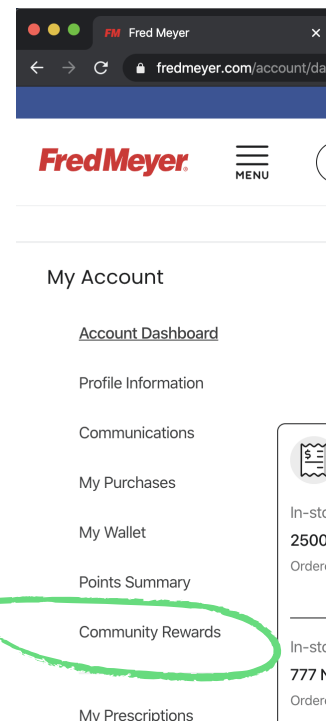

Cards are available at customer service at Fred Meyer if you do not already have one.

Source: fredmeyer.com

C M L C
C O R V A L L I S
M U L T I C U L T U R A L
L I T E R A C Y C E N T E R

How to Support the CMLC by shopping at Fred Meyer?

1 Sign in to your digital account on fredmeyer.com

2 Go to your Account from the navigation at the left, and then click Community Rewards.

3 Search Corvallis Multicultural Literacy Center and select it from the list.